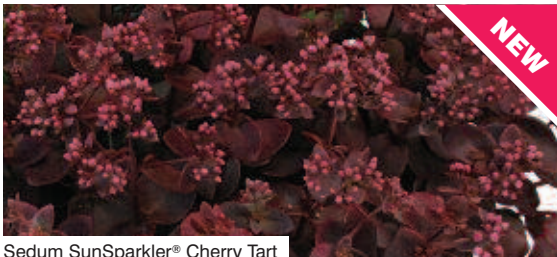

Sedum sexangulare

Sedum Silver Roses

Sedum spathulifolium Purpureum

Sedum spectabile Hot Stuff

Sedum spurium Dragon's Blood

PREMIUM PERENNIALS

Species	Flowering (Months)	Height (cms)	Unit	Unit Quantity	Weeks	Features
Sedum SunSparkler® Cherry Tart NEW	7 - 9	15	100	100	6, 8, 10, 12, 18	Label Included
Sedum SunSparkler® Dazzleberry NEW	7 - 9	15	100	100	6, 8, 10, 12, 18	Label Included
Sedum SunSparkler® Firecracker NEW	7 - 9	15	100	100	6, 8, 10, 12, 18	Label Included
Sedum SunSparkler® Lime Zinger NEW	7 - 9	15	100	100	6, 8, 10, 12, 18	Label Included
Sedum SunSparkler® Plum Dazzled NEW	7 - 9	15	100	100	6, 8, 10, 12, 18	Label Included
Sempervivum arach' Rubin	6 - 8	8	100	100	6, 8, 10, 12, 33, 37	Label Extra
Sempervivum arachnoideum	6 - 8	8	100	100	6, 8, 10, 12, 33, 37	Label Extra
Sempervivum Jovibarba allionii	6 - 8	8	100	100	6, 8, 10, 12, 33, 37	Label Extra
Sempervivum Ruby Hearts	6 - 8	5	100	100	6, 8, 10, 12, 33, 37	Label Included
Sempervivum™ Sirius	6 - 8	8	100	100	6, 8, 10, 12, 33, 37	Label Extra
Silene acaulis Mount Snowdon	6 - 8	5	100	100	6, 8, 10, 12, 33, 37	Label Extra
Silene uniflora Druett's Variegated	6 - 8	5	100	100	6, 8, 10, 12, 33, 37	Label Extra
Silene uniflora Rosea	6 - 8	5	100	100	6, 8, 10, 12, 33, 37	Label Extra
Sisyrinchium E.K. Balls	4 - 6	15	100	100	6, 8, 10, 12, 33, 37	Label Extra
Sisyrinchium idahoensis Moody Blues NEW	3 - 5	20	50	50	6, 8, 10, 12, 33, 37	Label Extra
Sisyrinchium Sapphire	4 - 6	15	50	50	6, 8, 10, 12, 18, 33, 37	Label Extra
Stachys monieri Hummelo	6 - 9	50	50	50	6, 8, 10, 12, 18, 24	Label Extra
Stachys Silver Carpet	5 - 8	15	50	50	6, 8, 10, 12, 18, 24	Label Extra
Stipa arundinacea	8 - 9	60	9cm	18	6, 8, 10, 12, 18, 24, 33, 37	Label Extra
Stipa arundinacea	8 - 9	60	50	50	6, 8, 10, 12, 18, 24, 33, 37	Label Extra
Stipa gigantea	6 - 9	210	9cm	18	6, 8, 10, 12, 18, 24, 33	Label Extra
Stipa tenuissima	7 - 9	30	9cm	18	6, 8, 10, 12, 18, 24, 33, 37	Label Extra
Stipa tenuissima	7 - 9	30	50	50	6, 8, 10, 12, 18, 24, 33, 37	Label Extra
Stokesia laevis Blue Star	8 - 10	30	50	50	6, 8, 10, 12, 18, 24	Label Extra
Teucrium ackermannii	5 - 9	15	100	100	6, 8, 10, 12, 18, 24	Label Extra
Tiarella Iron Butterfly	4 - 5	10	50	50	6, 8, 10, 12, 18, 24, 33, 37	Label Included
Tiarella Mystic Mist	4 - 5	10	50	50	6, 8, 10, 12, 18, 24, 33, 37	Label Included
Tiarella Pink Skyrocket	4 - 5	10	50	50	6, 8, 10, 12, 18, 24, 33, 37	Label Included
Tiarella Spring Symphony	4 - 5	10	50	50	6, 8, 10, 12, 18, 24, 33, 37	Label Included
Tradescantia Blue n Gold	4 - 10	30	50	50	6, 8, 10, 12, 18, 24, 33, 37	Label Extra
Tricyrtis formosana Empress	7 - 9	65	50	50	6, 8, 10, 12, 18, 24, 33, 37	Label Included
Tricyrtis formosana Pink Freckles	7 - 9	35	50	50	6, 8, 10, 12, 18, 24, 33, 37	Label Included
Trifolium repens Dragon's Blood	7 - 9	15	100	100	6, 8, 10, 12, 18, 33, 37	Label Extra
Trollius chinensis Golden Queen	5 - 6	90	50	50	6, 8, 10, 12, 18	Label Extra
Uncinia rubra Everflame	F	30	9cm	18	6, 8, 10, 12, 18, 24, 33	Label Included
Uncinia uncinata rubra	F	30	9cm	18	6, 8, 10, 12, 18, 24, 33, 37	Label Extra
Uncinia uncinata rubra	F	30	50	50	6, 8, 10, 12, 18, 24, 33, 37	Label Extra