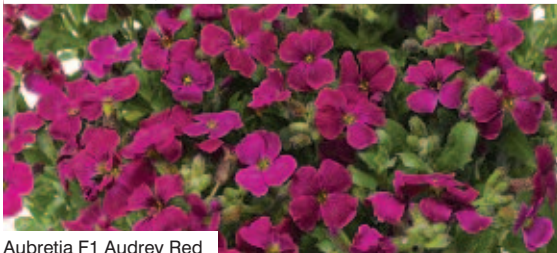

Alyssum saxatile Summit

Aquilegia Cameo Mixed

Arabis caucasica Little Treasure White

Arabis caucasica Little Treasure Dp Rose

Arabis caucasica Snowcap

Arenaria montana

Armeria maritima Morning Star Deep Rose

Armeria maritima Morning Star White

Aubretia F1 Audrey Blue Shades

Aubretia F1 Audrey Purple Shades

Aubretia F1 Audrey Red

Campanula Clips Dp Blue

Campanula Clips White

Dianthus deltooides Brilliancy

Erigeron karvinskianus

Lewesia cotyledon Elise Mix

Papaver nudicaule Gartenzwerg

Primula denticulata Blue

Primula denticulata Red

Primula Garden Auricula

Primula vialii

HERBACEOUS SEED RAISED

Popular and traditional seed raised herbaceous perennials for garden planting or patio pots. Includes Fast N Easy varieties for flowering in the same season, particularly summer impulse sales in colour.