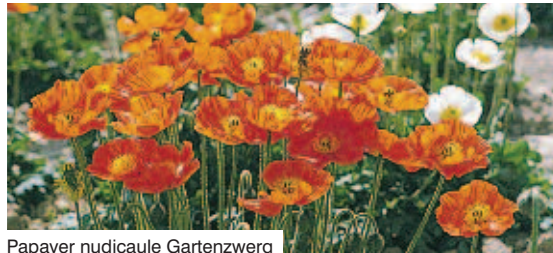

Lewesia cotyledon Elise Mix

Papaver nudicaule Gartenzwerg

Primula denticulata Blue

Primula denticulata Red

Primula Garden Auricula

Primula vialii

HERBACEOUS SEED RAISED

Popular and traditional seed raised herbaceous perennials for garden planting or patio pots. Includes Fast N Easy varieties for flowering in the same season, particularly summer impulse sales in colour.