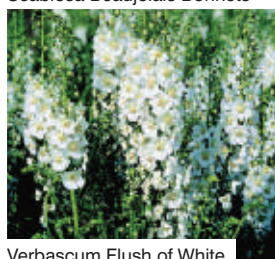

Scabiosa Beaujolais Bonnets™

Scabiosa caucasia Fama® Deep Blue

Scabiosa caucasia Fama® White

Scabiosa japonica Ritz Blue

Scabiosa japonica Ritz Rose

Verbascum Flush of White

Verbena bonariensis

DIANTHUS (PINKS)

Ever popular, the full range of Whetman Pinks from the dwarf alpiners to the tall traditional garden varieties. A great all round garden plant, Pinks are frost hardy, drought tolerant and often highly fragrant.