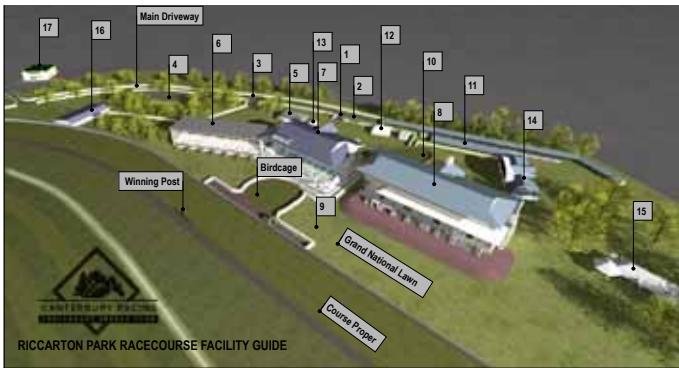

HORSE STALL AREA - Behind parade ring

RACE REPLAY

A Television located in the foyer of the Club Grandstand
will feature replays of each race up until the start of the
next race.

PUBLIC TELEPHONES - Club Grandstand Foyer,

Parade Ring Lounge Foyer.

MOVABLE RAIL: True position.

MOUNTING IN THE PARADE RING:

RACE 8 3.28pm HANZ 122nd GRAND NATIONAL HURDLES HANDICAP

PRESENTATIONS:

RACE 8 3.28pm HANZ 122nd GRAND NATIONAL HURDLES HANDICAP