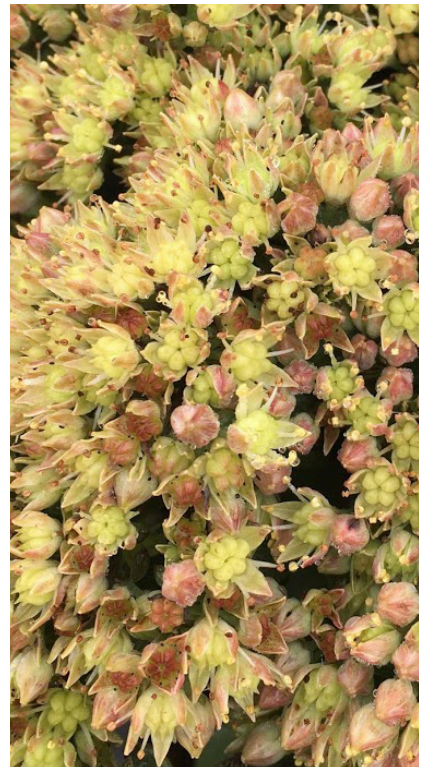

SEDUM
t. 'Seduction Green-Yellow'