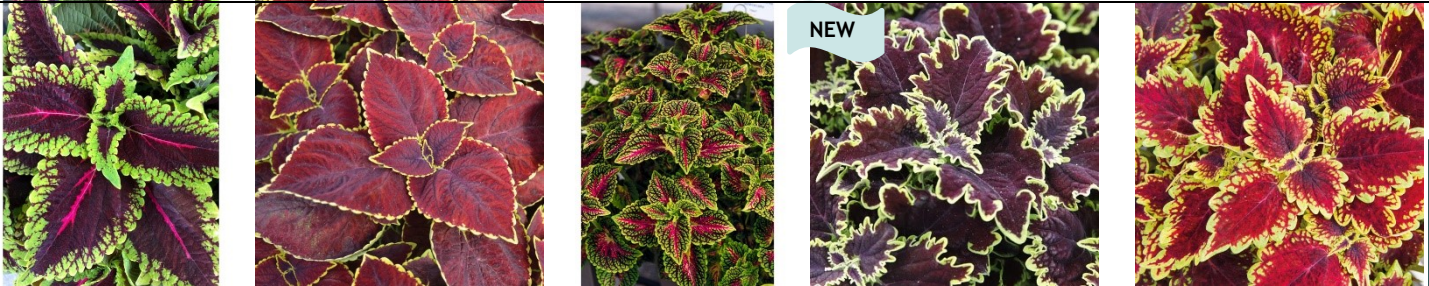

Coleus Main Street Alligator Alley, Broad Street, La Rambla, Lombard Street, & Oxford Street

Specialty
Annuals

Crossandra

102 Liner

Crossandra is a versatile plant grown as an annual, southern perennial, or flowering houseplant. Crossandra is loved for its constant display of vivid orange flowers on top of a dark, glossy green foliage.

Recommended Container Size: 4.5 inch, 6.5 inch