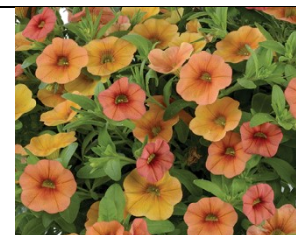

Calibrachoa Lia

DANZIGER

102 Liner

Medium vigor and controlled habit, selected for basket production. Tight internodes for more flowers.

Recommended Container Size: 4.5 inch, 6.5 inch, Hanging Baskets & Patio Pots