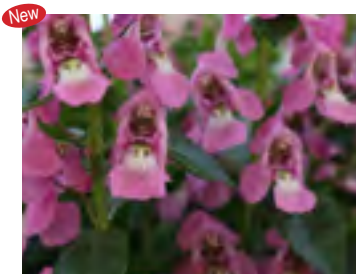

### Angelonia Aria Series

Glossy dark green foliage and large flower spikes sing on this tidy heat loving garden annual for summer.

Angelonia Aria Blue

Angelonia Aria Purple

Angelonia Aria Soft Pink

Angelonia Aria White

## Argyranthemum

26 Strip

Argyranthemum Angelic Burgundy

Argyranthemum Angelic Giant Pink

Argyranthemum Butterfly Honeybee  
White  
Vigorous plant; well-branched for lots of  
bloom.

Argyranthemum Butterfly Yellow  
Large, bold, Daisy - Yellow bloom on strong  
plants that go through heat.