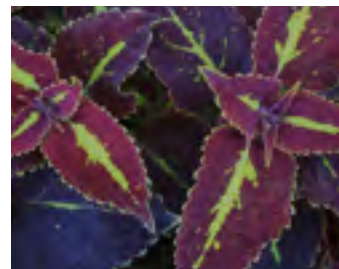

Coleus Main St Wall Street

Coleus Peters Wonder

**Coleus** continued  
26 Strip

Coleus Pineapple Beauty  
Serrated leaf margins. 31" plant.

Coleus Rustic Orange  
34" height.

Coleus Saturn

Coleus Solar Flare