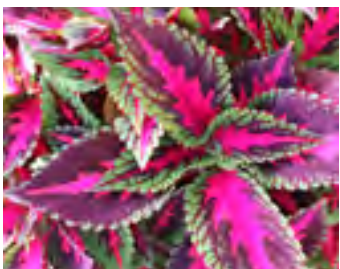

Coleus Main St Ruby Road